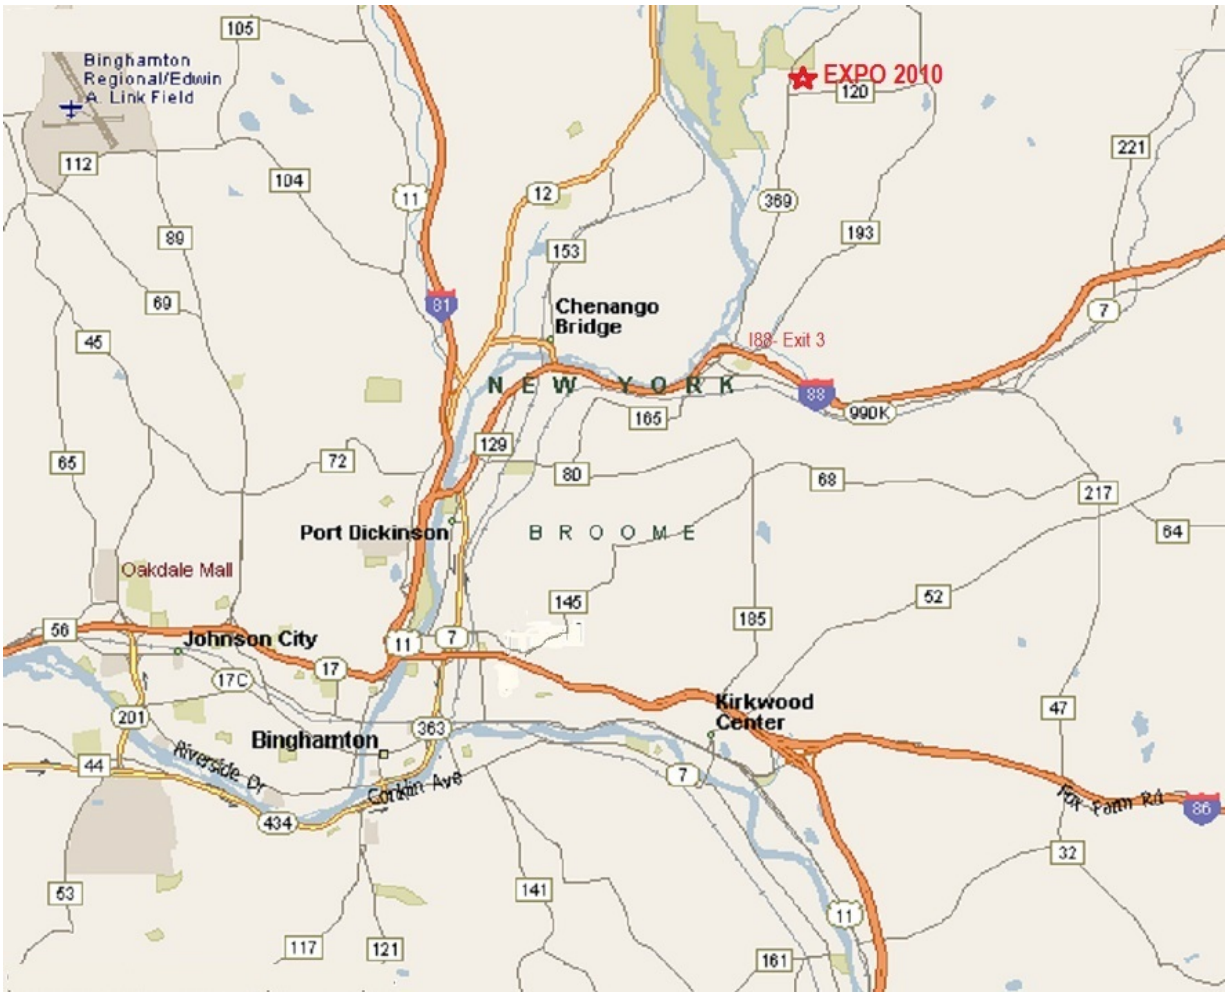

The Broome County Firefighters' Association Invites You to Attend
The 7th Annual

BROOME COUNTY FIRE EXPO 2010

September 11, 2010, 10 am to 4 pm
at the Port Crane Fire station,
Route 369 in Port Crane
(Take exit 3 off Route I-88)

Everyone's invited!
Visit our website broomefire.com
for more information

DIRECTIONS TO FIRE EXPO 2010

Port Crane Fire Station, NYS Route 369, Port Crane, NY

From Route I88 east - Take exit 3. Turn left at the traffic light onto Route 369 and go about 3 miles to the fire station.

From Route I88 west- Take exit 3. Turn right onto Route 369 and go about 3 miles to the fire station.